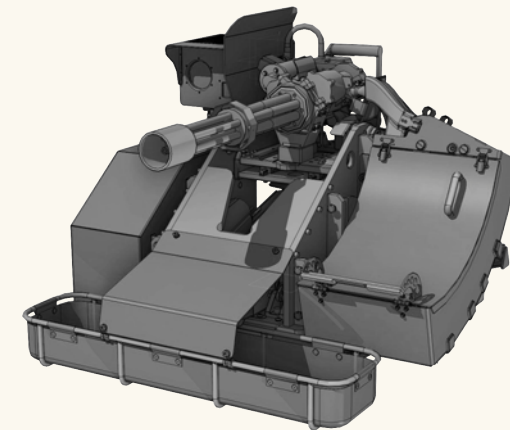

# PLATT RWS

*Our Remote Weapon System (RWS) offers cost-effective versatility and Mini gun capability, that can be mounted anywhere.*

## KEY FEATURES

Independent internal battery power.

Drone-style handheld Ground Control Unit.

Ammunition box eliminates feed chutes and reload time.

Day Camera, Thermal (Uncooled) camera & Laser Range Finder (LRF).

Ideal for stationary locations or optionally crewed platforms.

Minimal integration with existing fire control systems.

Versatile weapon adaptability and reconfiguration.

## TECHNICAL SPECIFICATIONS

<b>Weapons Compatibility:</b>	5.56mm LWS, 7.62mm GPMG, HMG 50Cal, 40mm AGL, M134D.
<b>Weapon Adaptor Capabilities:</b>	MINIMI, MAG58, M2HB QCB, Mk19, M134D Mini gun.
<b>Ammunition Tray Capacity:</b>	900rds of 7.62mm, 350rds of 12.7mm, 64rds of 40mm.
<b>Power and Battery:</b>	4 hrs - trickle charged via the vehicle's power supply.
<b>Operating Range:</b>	Cable/wireless connection - up to 2km radius.